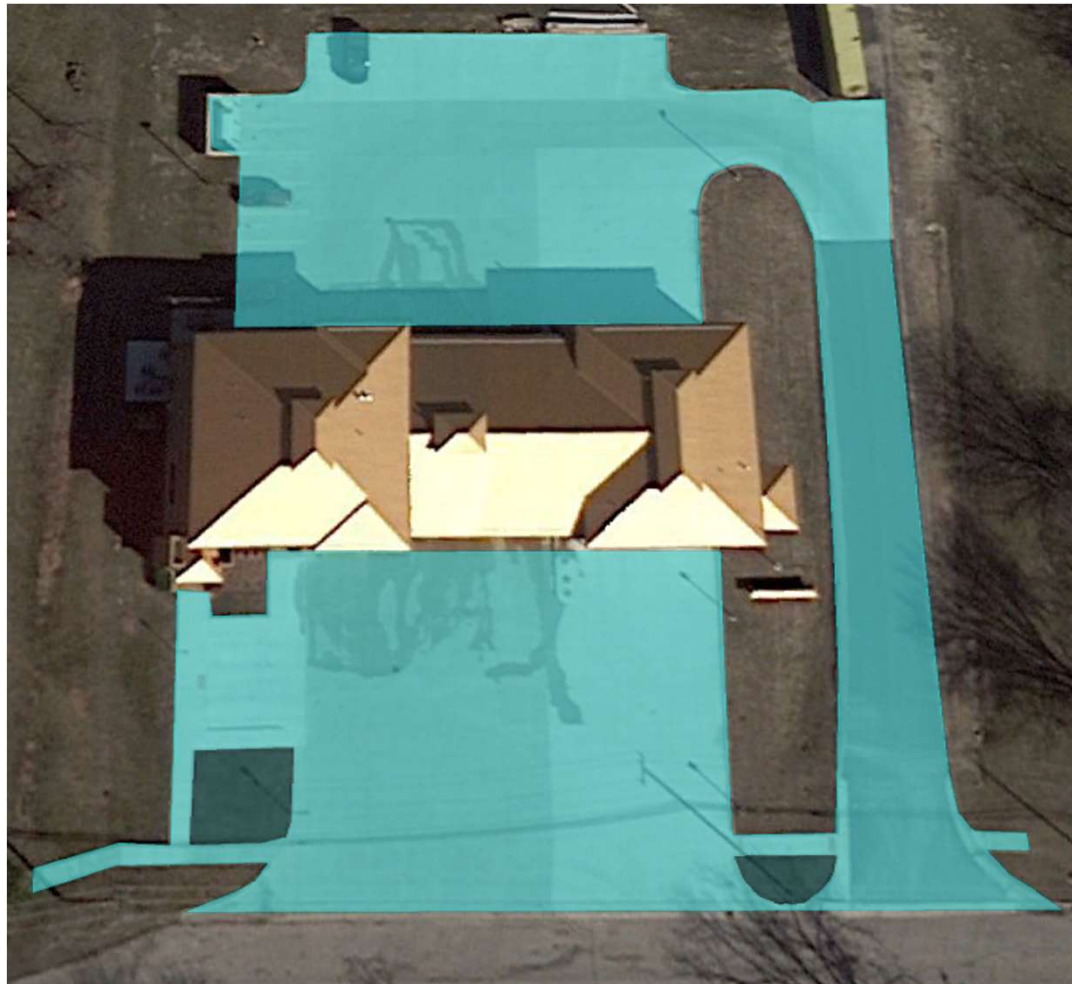

MUNICIPAL OFFICE 47275 SUGARBUSH RD 48047

FIRE STATION #1 26001 22 MILE RD

BAY HARBOR PUMP & FIRE STATION #2 48459 JEFFERSON

FIRE STATION #3 33991 23 MILE RD

POLICE DEPARTMENT 46525 CONTINENTAL DR

DPW 52216 SIERRA DRIVE