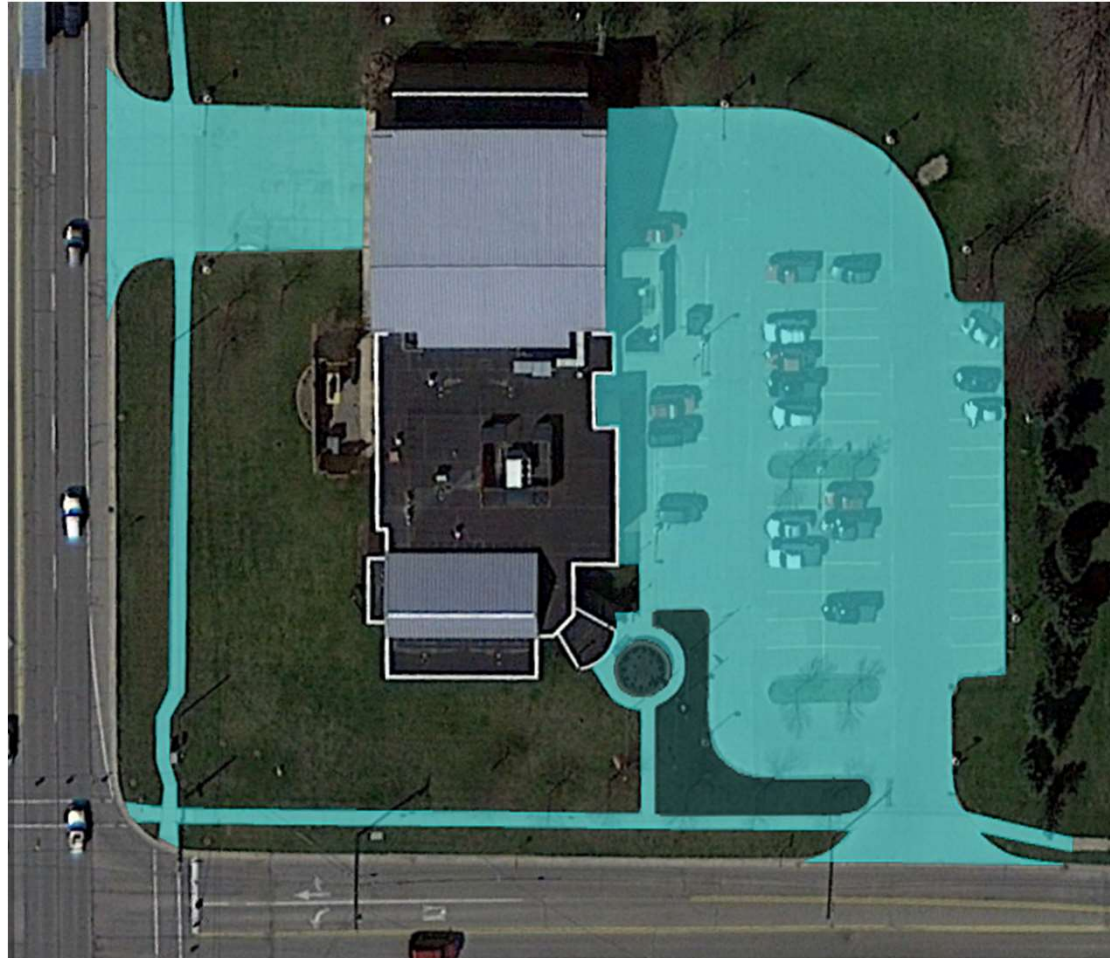

MUNICIPAL OFFICE 47275 SUGARBUSH RD 48047

FIRE STATION #1 26001 22 MILE RD

BAY HARBOR PUMP & FIRE STATION #2 48459 JEFFERSON

FIRE STATION #3 33991 23 MILE RD

POLICE DEPARTMENT 46525 CONTINENTAL DR

DPW 52216 SIERRA DRIVE