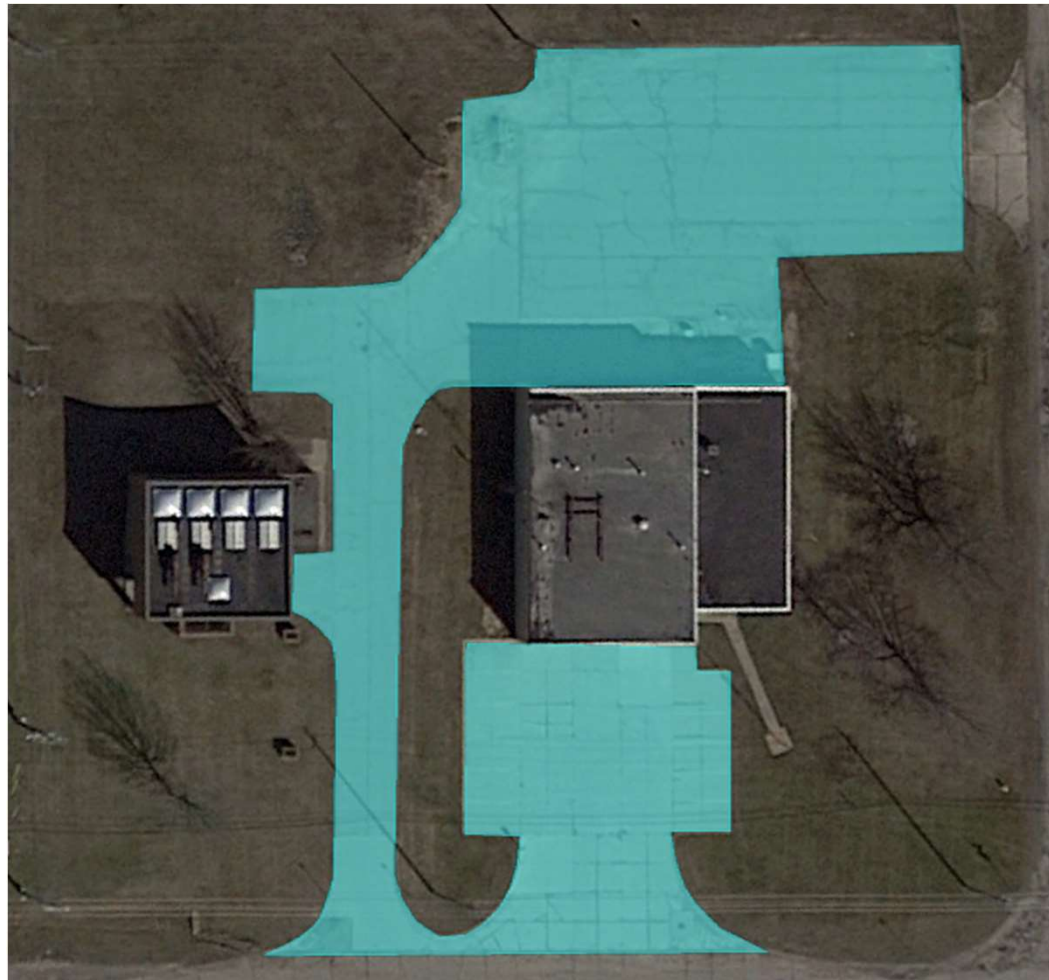

MUNICIPAL OFFICE 47275 SUGARBUSH RD 48047

FIRE STATION #1 26001 22 MILE RD

BAY HARBOR PUMP & FIRE STATION #2 48459 JEFFERSON

FIRE STATION #3 33991 23 MILE RD

POLICE DEPARTMENT 46525 CONTINENTAL DR

DPW 52216 SIERRA DRIVE