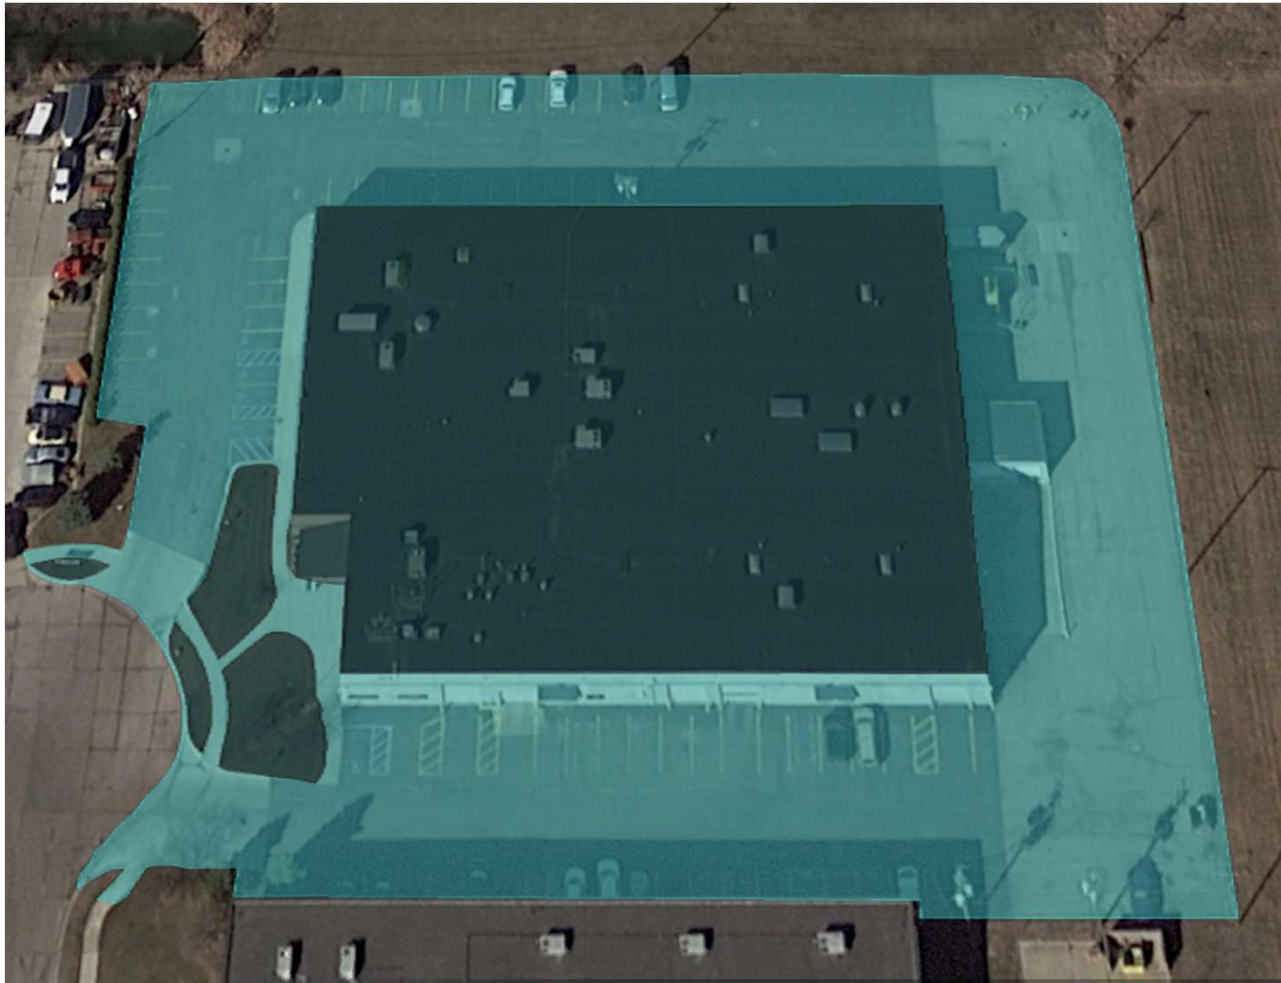

MUNICIPAL OFFICE 47275 SUGARBUSH RD 48047

FIRE STATION #1 26001 22 MILE RD

BAY HARBOR PUMP & FIRE STATION #2 48459 JEFFERSON

FIRE STATION #3 33991 23 MILE RD

POLICE DEPARTMENT 46525 CONTINENTAL DR

DPW 52216 SIERRA DRIVE