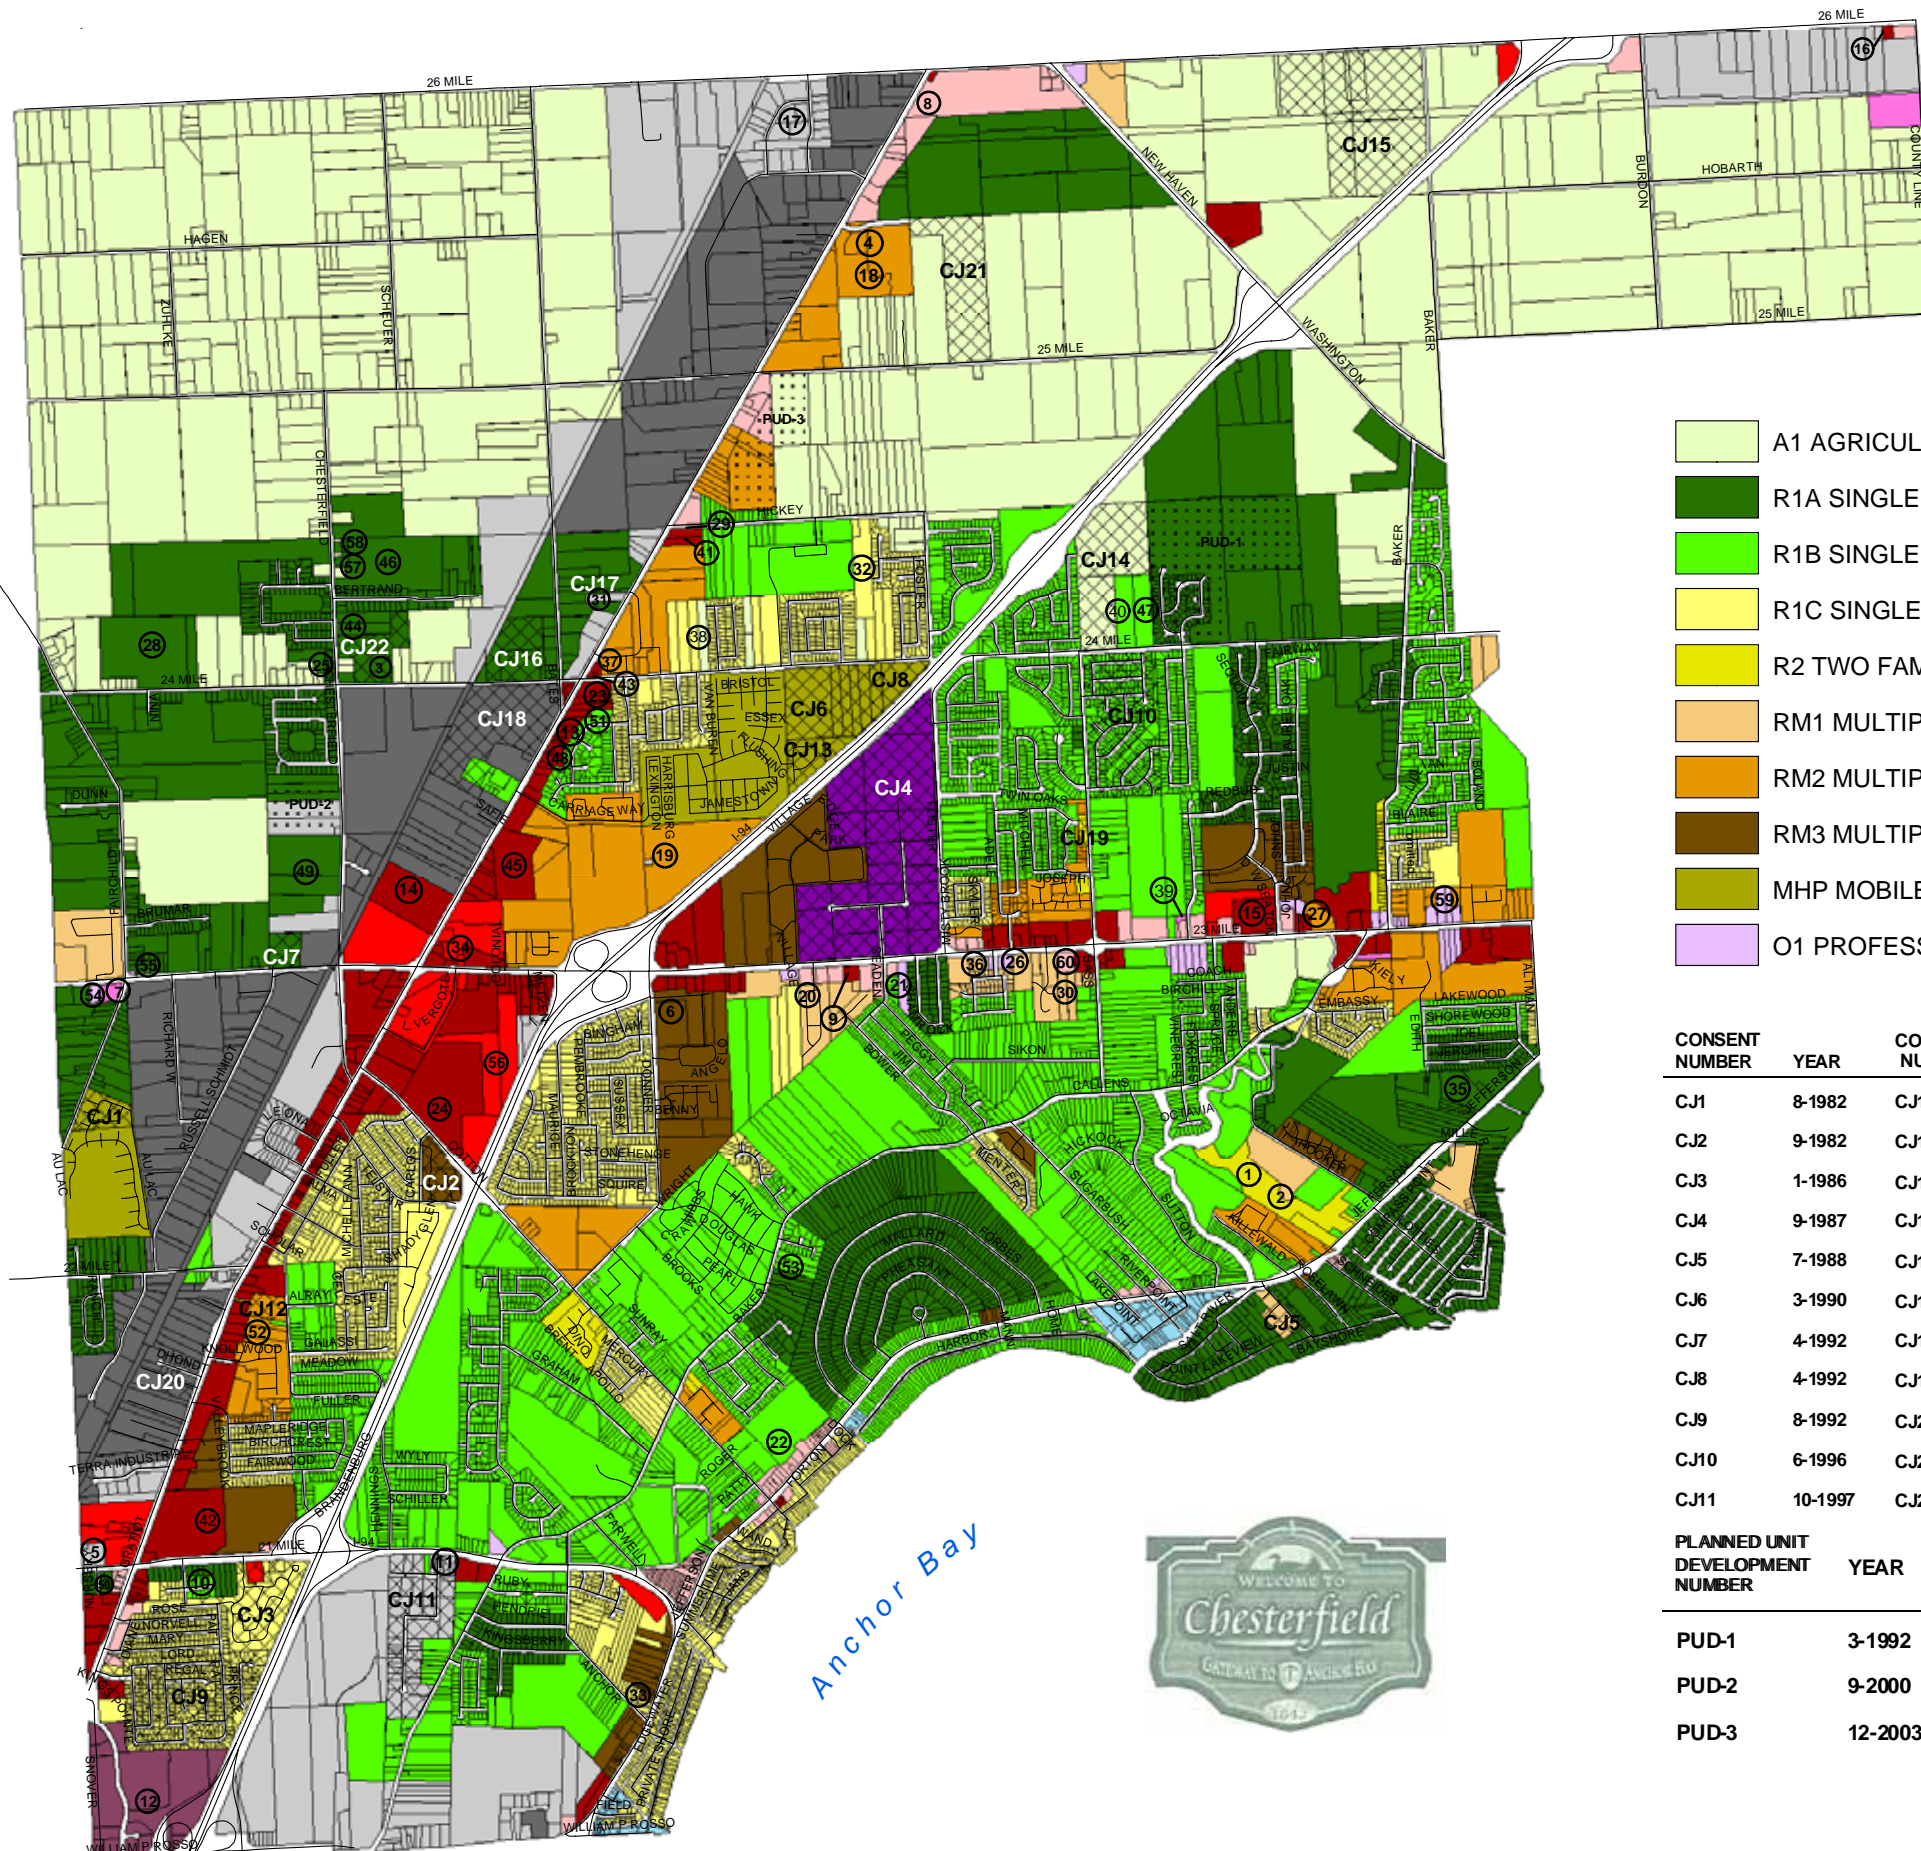

ZONING MAP

Revised: 2/07

Chesterfield Township
Macomb County, Michigan

Prepared By: Chesterfield Township Planning Commission
Adopted By: Chesterfield Township Board of Trustees

- A1 AGRICULTURAL RESIDENTIAL
- R1A SINGLE FAMILY RESIDENTIAL
- R1B SINGLE FAMILY RESIDENTIAL
- R1C SINGLE FAMILY RESIDENTIAL
- R2 TWO FAMILY RESIDENTIAL
- RM1 MULTIPLE FAMILY
- RM2 MULTIPLE FAMILY
- RM3 MULTIPLE FAMILY
- MHP MOBILE HOME PARK
- O1 PROFESSIONAL OFFICE
- O2 GENERAL OFFICE
- C1 LOCAL COMMERCIAL
- C2 PLANNED SHOPPING CENTER
- C3 GENERAL COMMERCIAL
- C4 MULTI-USE
- WF WATERFRONT DISTRICT
- RT RESOURCE TECHNOLOGIES
- M1 LIGHT MANUFACTURING
- M2 HEAVY MANUFACTURING

CONSENT NUMBER	YEAR	CONSENT NUMBER	YEAR
CJ1	8-1982	CJ12	12-1997
CJ2	9-1982	CJ13	2-1998
CJ3	1-1986	CJ14	3-2000
CJ4	9-1987	CJ15	5-2000
CJ5	7-1988	CJ16	12-2000
CJ6	3-1990	CJ17	7-2001
CJ7	4-1992	CJ18	3-2002
CJ8	4-1992	CJ19	4-2002
CJ9	8-1992	CJ20	9-2002
CJ10	6-1996	CJ21	8-2003
CJ11	10-1997	CJ22	10-2003
PLANNED UNIT DEVELOPMENT NUMBER	YEAR		
PUD-1	3-1992		
PUD-2	9-2000		
PUD-3	12-2003		