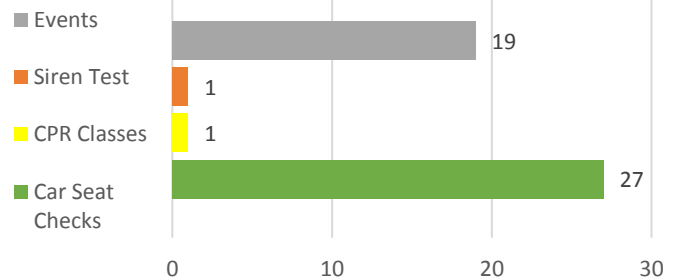

Chesterfield Fire Department Monthly Statistics

June 2019

Monthly Runs By Station

Emergency Response Times

*does not include non-emergency calls

Monthly Inspection Totals

Monthly Plan Reviews

Public Relations Events

Chesterfield Fire Department Monthly Statistics

June 2019

Scheduling / Overtime Issues

- FT Schedule: 147 Shifts
- PT Schedule: 52 Shifts
- Vacation: 552 Hours
- Personal: 28.5 Hours
- STD:
- Sick: 90.50 Hours
- OTJI:
- LOA:
- Overtime V:
- Overtime P:
- Overtime STD:
- Overtime Sick: 12 Hours
- Overtime OTJI: