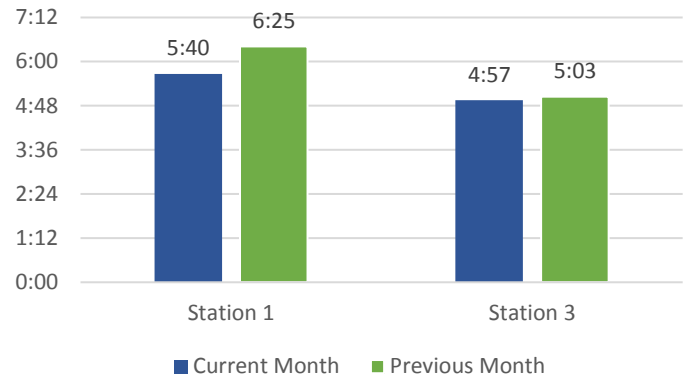

Emergency Response Times

*does not include non-emergency calls