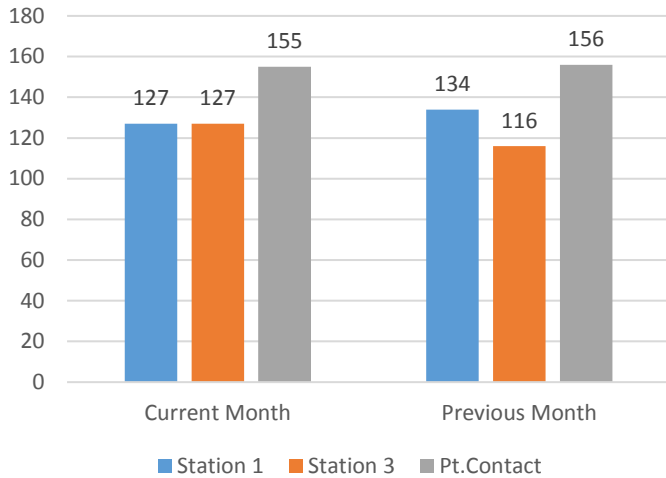

Chesterfield Fire Department Monthly Statistics

June 2019

Monthly Runs By Station

Emergency Response Times

*does not include non-emergency calls

Monthly Inspection Totals

Monthly Plan Reviews

Public Relations Events

Chesterfield Fire Department Monthly Statistics

June 2019

Scheduling / Overtime Issues

- FT Schedule: 147 Shifts
- PT Schedule: 52 Shifts
- Vacation: 552 Hours
- Personal: 28.5 Hours
- STD:
- Sick: 90.50 Hours
- OTJI:
- LOA:
- Overtime V:
- Overtime P:
- Overtime STD:
- Overtime Sick: 12 Hours
- Overtime OTJI: