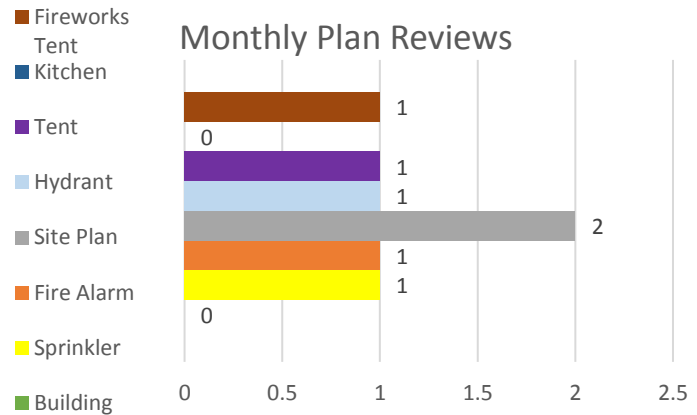

Chesterfield Fire Department Monthly Statistics

June 2019

Monthly Runs By Station

Emergency Response Times

*does not include non-emergency calls

Monthly Inspection Totals

Monthly Plan Reviews

Public Relations Events

Chesterfield Fire Department Monthly Statistics

June 2019

Scheduling / Overtime Issues

- FT Schedule: 147 Shifts
- PT Schedule: 52 Shifts
- Vacation: 552 Hours
- Personal: 28.5 Hours
- STD:
- Sick: 90.50 Hours
- OTJI:
- LOA:
- Overtime V:
- Overtime P:
- Overtime STD:
- Overtime Sick: 12 Hours
- Overtime OTJI: