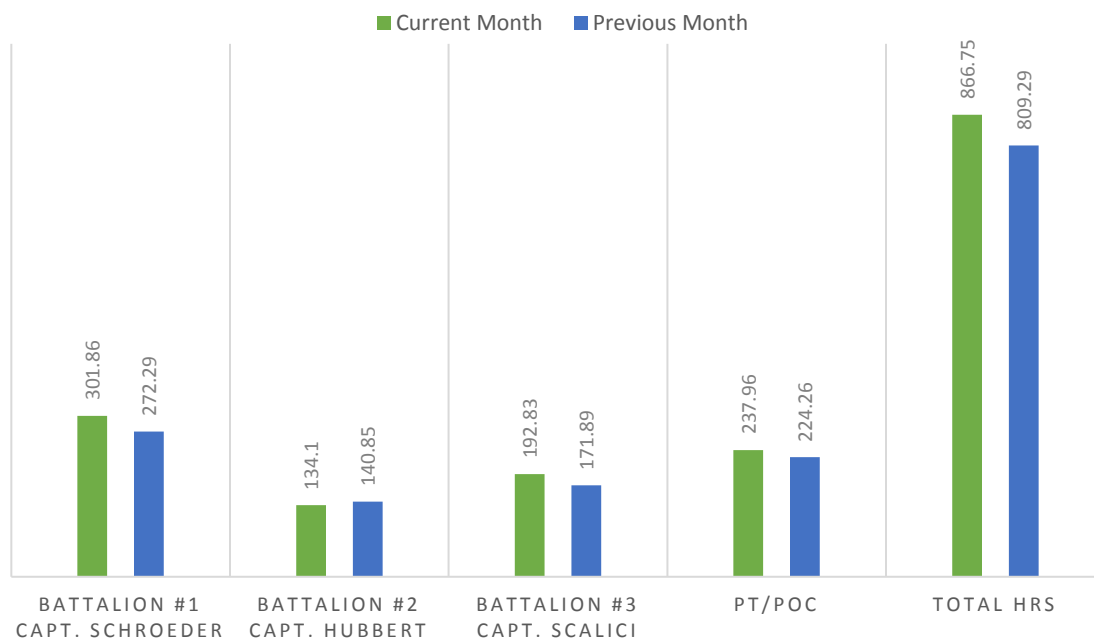

Chesterfield Fire Department Monthly Statistics

June 2019

Scheduling / Overtime Issues

- FT Schedule: 147 Shifts
- PT Schedule: 52 Shifts
- Vacation: 552 Hours
- Personal: 28.5 Hours
- STD:
- Sick: 90.50 Hours
- OTJI:
- LOA:
- Overtime V:
- Overtime P:
- Overtime STD:
- Overtime Sick: 12 Hours
- Overtime OTJI:

TRAINING HOURS BY BATTALION