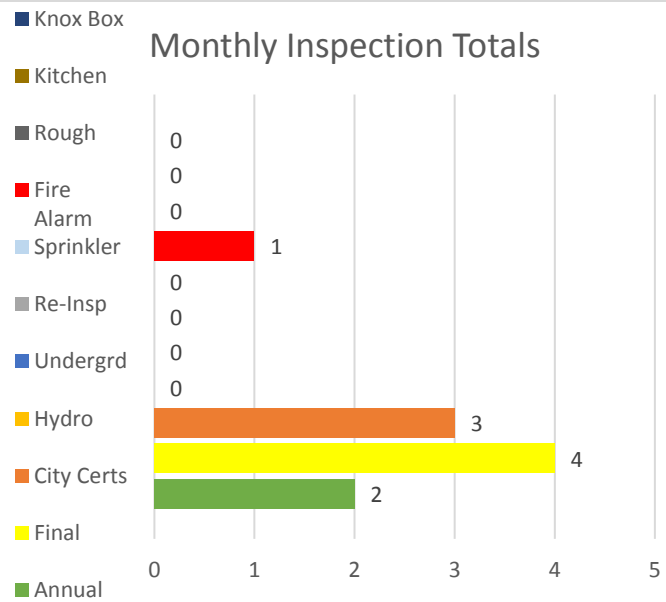

Chesterfield Fire Department Monthly Statistics

June 2019

Monthly Runs By Station

Emergency Response Times

*does not include non-emergency calls

Monthly Inspection Totals

Monthly Plan Reviews

Public Relations Events

Chesterfield Fire Department Monthly Statistics

June 2019

Scheduling / Overtime Issues

- FT Schedule: 147 Shifts
- PT Schedule: 52 Shifts
- Vacation: 552 Hours
- Personal: 28.5 Hours
- STD:
- Sick: 90.50 Hours
- OTJI:
- LOA:
- Overtime V:
- Overtime P:
- Overtime STD:
- Overtime Sick: 12 Hours
- Overtime OTJI: